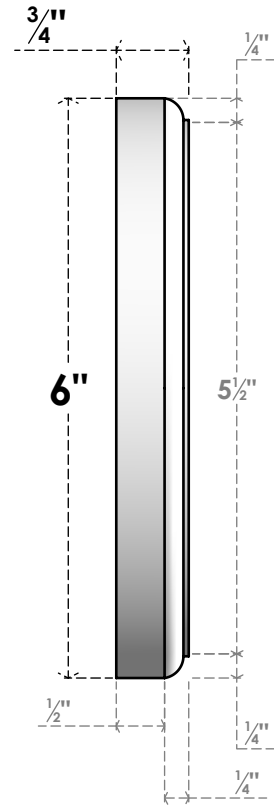

ROSP060X060X075GRY08

6"W X 6"H X 3/4"P STANDARD GRAYSON STAR ROSETTE WITH ROUNDED EDGE, ARCHITECTURAL GRADE PVC

FRONT

SIDE

EKENA MILLWORK
2300 WEST MAIN ST.
CLARKSVILLE, TX 75426
TOLL FREE: 866-607-0453
WWW.EKENAMILLWORK.COM

NOTES

1. INSTALLATION TO BE COMPLETED IN ACCORDANCE WITH MANUFACTURER'S SPECIFICATIONS.
2. DRAWING MAY NOT BE TO SCALE
3. THIS DRAWING IS INTENDED FOR DESIGN AND PLANNING PURPOSES ONLY.
4. ALL INFORMATION CONTAINED HEREIN WAS CURRENT AT THE TIME OF DEVELOPMENT BUT MUST BE REVIEWED AND APPROVED BY THE PRODUCT MANUFACTURER TO BE CONSIDERED ACCURATE.
5. ARCHITECTURAL GRADE PVC PRODUCTS ARE MADE FROM EXPANDED CELLULAR PVC AND COME NATURALLY WHITE BUT MAY BE PAINTED