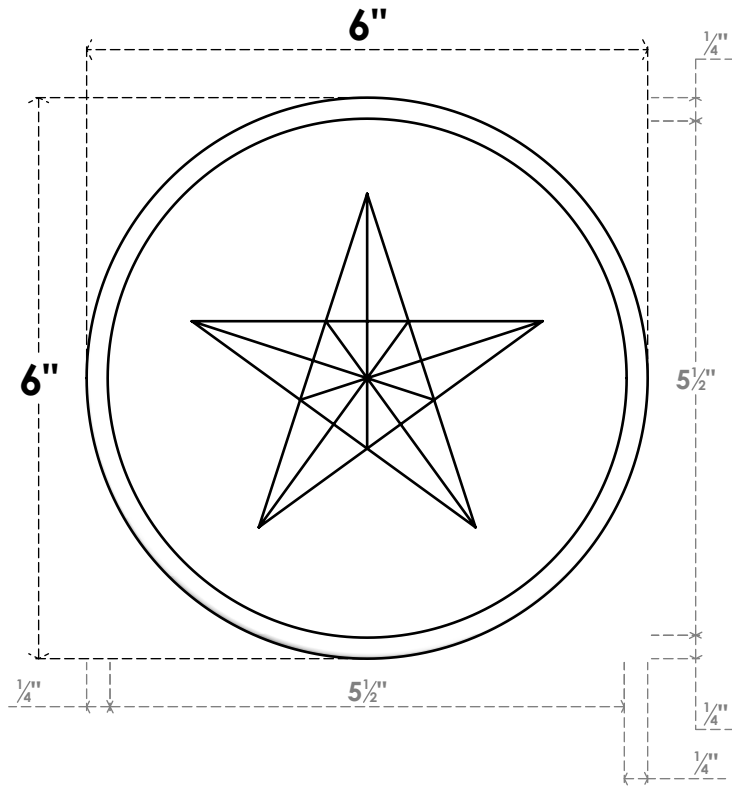

ROSP060X060X075GRY08

6"W X 6"H X 3/4"P STANDARD GRAYSON STAR ROSETTE WITH ROUNDED EDGE, ARCHITECTURAL GRADE PVC

FRONT

SIDE

EKENA MILLWORK
2300 WEST MAIN ST.
CLARKSVILLE, TX 75426
TOLL FREE: 866-607-0453
WWW.EKENAMILLWORK.COM